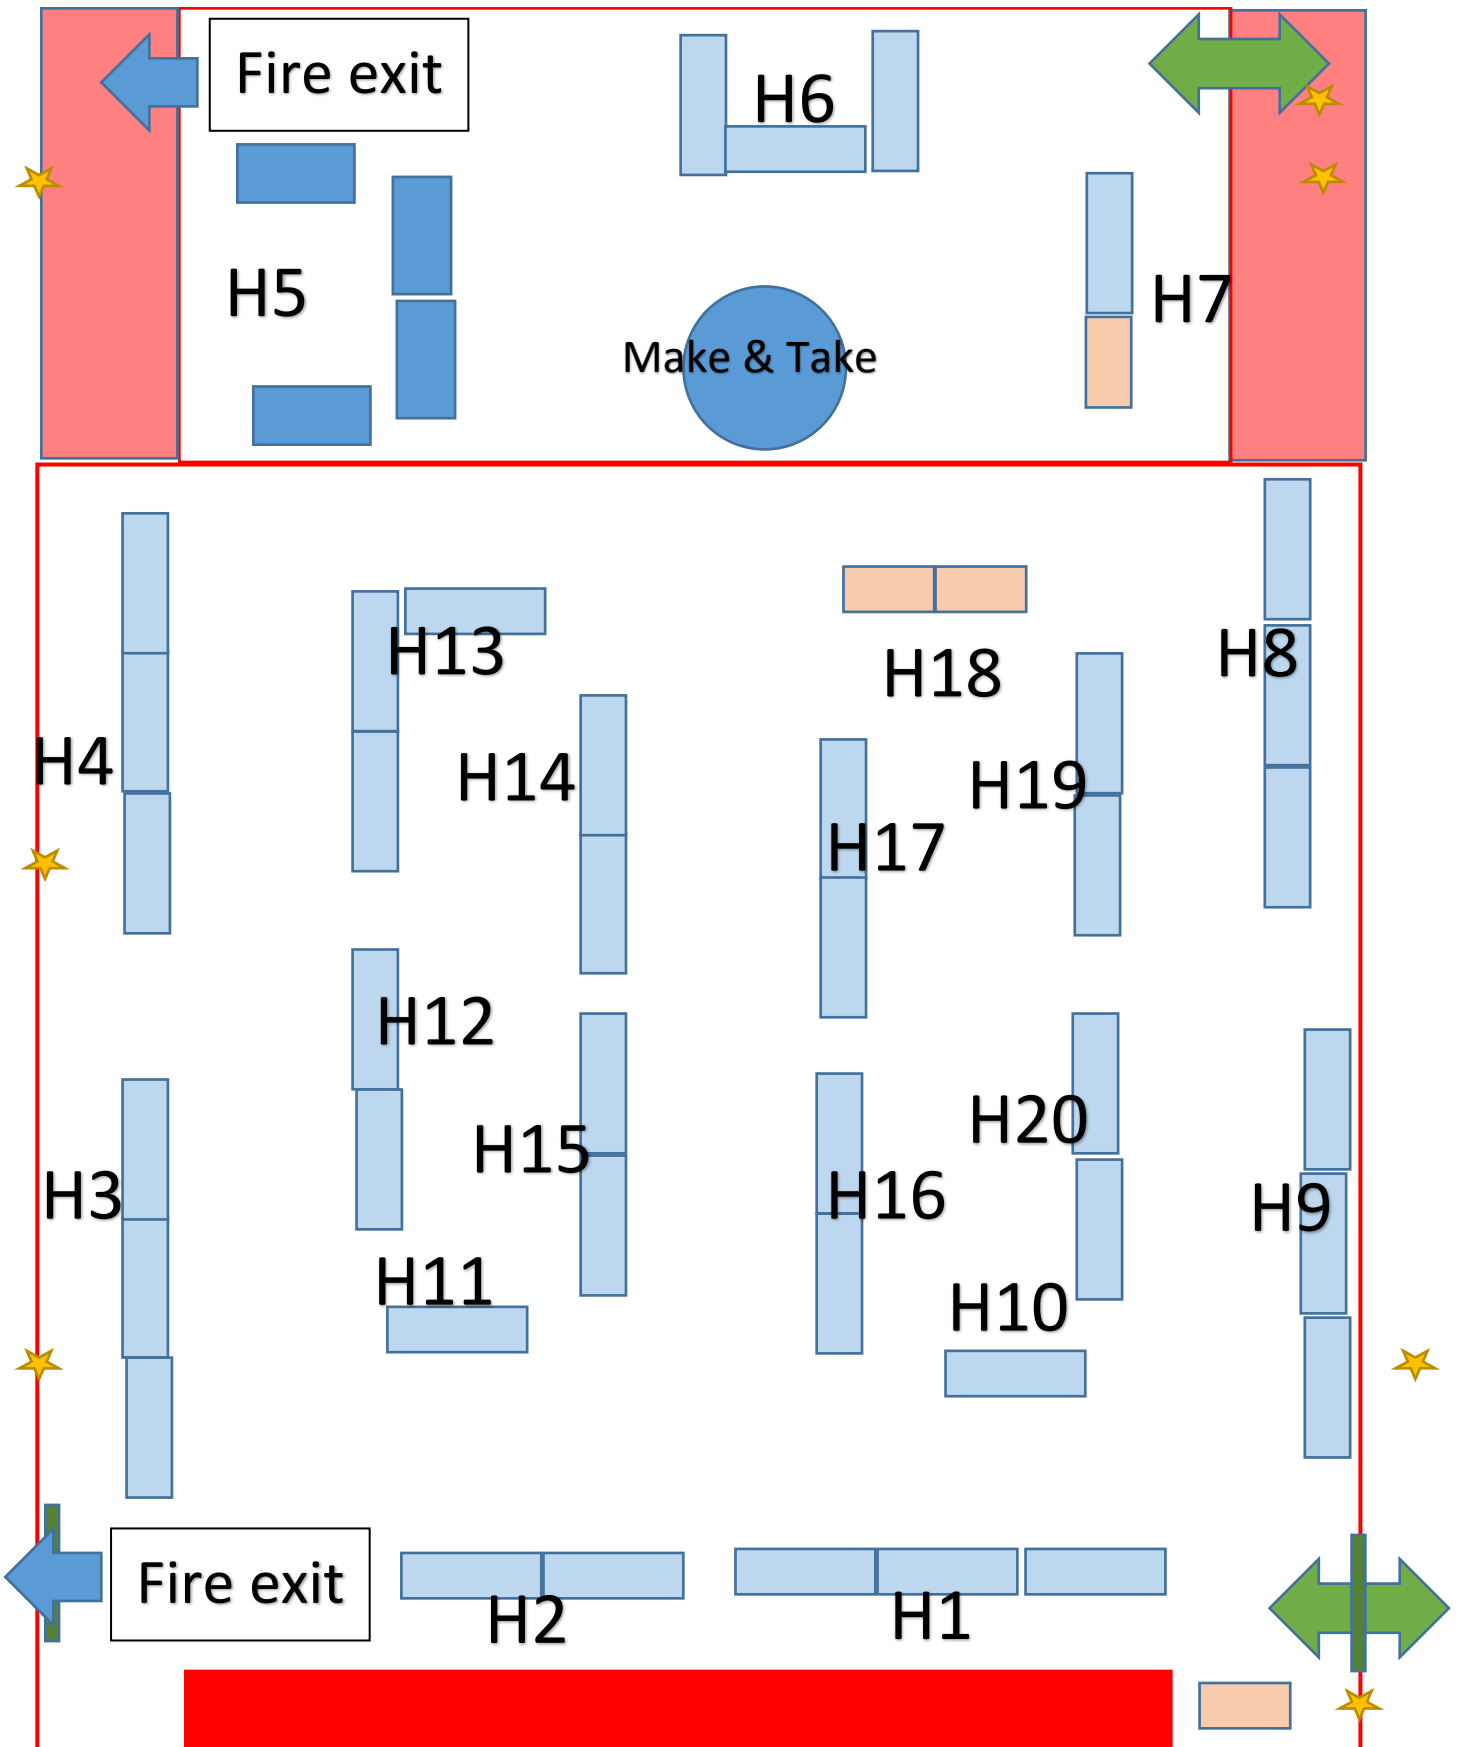

# MAIN HALL

# Carol Shaw Room (CS)

# OLD CANTEEN HALL (OC)